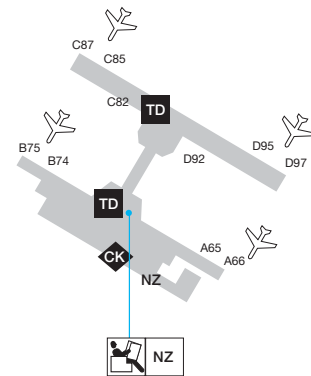

NRT

Tokyo, Japan
Narita International
www.narita-airport.or.jp

Lounges

-  Gold Lounge
-  First Class Lounge
-  Contract Lounge

Locations

-  Ticketing
-  Check-in
-  Transfer Desk
-  Gates

Terminal 2

Opening date for Terminal 1 South Wing: 02 June 2006

Terminal 1

Star Alliance Members