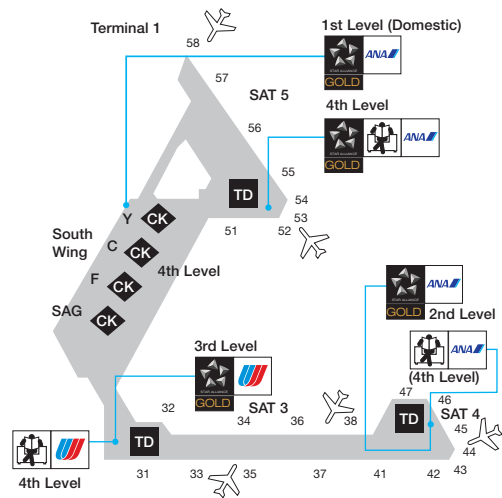

NRT

Tokyo, Japan
Narita International
www.narita-airport.or.jp

Lounges

-  Gold Lounge
-  First Class Lounge
-  Contract Lounge

Locations

-  Ticketing
-  Check-in
-  Transfer Desk
-  Gates

Terminal 2

Opening date for Terminal 1 South Wing: 02 June 2006

Terminal 1

Star Alliance Members